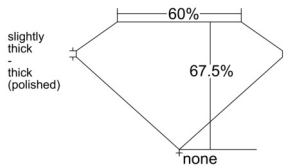

GIA®

FACSIMILE

GIA REPORT 6545135474

Verify this report at GIA.edu

GIA NATURAL DIAMOND DOSSIER®

December 01, 2025
GIA Report Number 6545135474
Shape and Cutting Style ..... **Cut-Cornered Rectangular Modified Brilliant**
Measurements ..... 5.50 x 4.26 x 2.88 mm

GRADING RESULTS

Carat Weight ..... 0.60 carat
Color Grade ..... H
Clarity Grade VS1

ADDITIONAL GRADING INFORMATION

Polish ..... Excellent
Symmetry ..... Very Good
Fluorescence ..... Faint
Clarity Characteristics ..... Crystal, Knot, Feather
Inscription(s): GIA 6545135474

PROPORTIONS

Profile not to actual proportions

GRADING SCALES

GIA COLOR SCALE		GIA CLARITY SCALE			
COLORLESS	D	VERY VERY SLIGHTLY INCLUDED	FLAWLESS		
	E		INTERNALLY FLAWLESS		
	F	VERY SLIGHTLY INCLUDED	VVS₁		
	G		VVS₂		
	H		VS₁		
	NEAR COLORLESS	I	SLIGHTLY INCLUDED	VS₂	
		J		SI₁	
		FAINT	K	INCLUDED	SI₂
			L		I₁
			M		I₂
VERT LIGHT	N	INCLUDED	I₃		
	O				
	P				
	Q				
	R				
LIGHT	S				
	T				
	U				
	V				
	W				
X					
Y					
Z