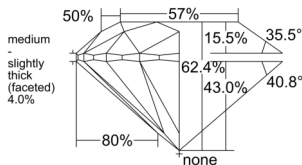

GIA®

FACSIMILE

GIA REPORT 6545145178

Verify this report at GIA.edu

GIA NATURAL DIAMOND DOSSIER®

December 03, 2025
GIA Report Number 6545145178
Shape and Cutting Style ..... Round Brilliant
Measurements ..... 3.91 - 3.94 x 2.45 mm

GRADING RESULTS

Carat Weight ..... 0.23 carat
Color Grade ..... H
Clarity Grade VS2
Cut Grade ..... Excellent

ADDITIONAL GRADING INFORMATION

Polish ..... Excellent
Symmetry ..... Excellent
Fluorescence ..... Faint
Clarity Characteristics ..... Cloud, Crystal
Inscription(s): GIA 6545145178

PROPORTIONS

GRADING SCALES

GIA COLOR SCALE	GIA CLARITY SCALE	GIA CUT SCALE	
D	FLAWLESS	EXCELLENT	
E	INTERNALLY FLAWLESS		
F		VVS₁	VERY GOOD
G	VVS₂		
H	VS₁	GOOD	
I	VS₂		
J	SI₁	FAIR	
K	SI₂		
L	I₁	POOR	
M			
N			
O	I₂		
P			
Q			
R	I₃		
S			
T			
U			
V			
W			
X			
Y			
Z