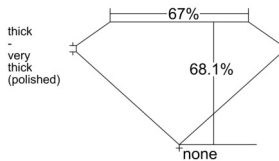

GIA®

FACSIMILE

GIA REPORT 6545154321

Verify this report at GIA.edu

GIA NATURAL DIAMOND DOSSIER®

December 03, 2025
GIA Report Number 6545154321
Shape and Cutting Style ..... Emerald Cut
Measurements ..... 4.86 x 3.58 x 2.44 mm

GRADING RESULTS

Carat Weight ..... 0.42 carat
Color Grade ..... F
Clarity Grade VS1

ADDITIONAL GRADING INFORMATION

Polish ..... Excellent
Symmetry ..... Very Good
Fluorescence ..... Medium Blue
Clarity Characteristics ..... Cavity, Needle
Inscription(s): GIA 6545154321

PROPORTIONS

Profile not to actual proportions

GRADING SCALES

GIA COLOR SCALE		GIA CLARITY SCALE			
COLORLESS	D	VERY VERY SLIGHTLY INCLUDED	FLAWLESS		
	E		INTERNALLY FLAWLESS		
	F	VERY SLIGHTLY INCLUDED	VS₁		
	G		VS₂		
	H		VS₁		
	NEAR COLORLESS	I	SLIGHTLY INCLUDED	VS₂	
		J		SI₁	
		FAINT	K	INCLUDED	SI₂
			L		I₁
			M		I₂
VERT LIGHT	N	LIGHT	I₃		
	O				
	P				
	Q				
	R				
	S				
	T