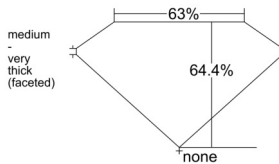

GIA®

FACSIMILE

GIA REPORT 6545163001

Verify this report at GIA.edu

GIA NATURAL DIAMOND DOSSIER®

December 06, 2025
GIA Report Number 6545163001
Shape and Cutting Style ..... Heart Brilliant
Measurements ..... 5.40 x 6.47 x 4.16 mm

GRADING RESULTS

Carat Weight ..... 0.90 carat
Color Grade I
Clarity Grade SI1

ADDITIONAL GRADING INFORMATION

Polish ..... Excellent
Symmetry ..... Very Good
Fluorescence ..... None
Clarity Characteristics ..... Crystal, Cloud, Feather
Inscription(s): GIA 6545163001

PROPORTIONS

Profile not to actual proportions

GRADING SCALES

GIA COLOR SCALE		GIA CLARITY SCALE			
COLORLESS	D	VERY VERY SLIGHTLY INCLUDED	FLAWLESS		
	E		INTERNALLY FLAWLESS		
	F	VERY SLIGHTLY INCLUDED	VVS₁		
	G		VVS₂		
	H		VS₁		
	NEAR COLORLESS	I	SLIGHTLY INCLUDED	VS₂	
		J		SI₁	
		FAINT	K	INCLUDED	SI₂
			L		I₁
	M		I₂		
VERT LIGHT	N		INCLUDED	I₃	
	O				
	P				
	Q				
LIGHT	R				
	S				
	T				
	U				
	V				
	Z