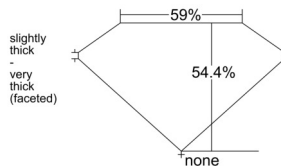

GIA®

FACSIMILE

GIA REPORT 6545165805

Verify this report at GIA.edu

GIA NATURAL DIAMOND DOSSIER®

December 06, 2025
GIA Report Number 6545165805
Shape and Cutting Style ..... Pear Brilliant
Measurements ..... 8.79 x 5.50 x 2.99 mm

GRADING RESULTS

Carat Weight ..... 0.91 carat
Color Grade ..... G
Clarity Grade VS1

ADDITIONAL GRADING INFORMATION

Polish ..... Excellent
Symmetry ..... Very Good
Fluorescence ..... None
Clarity Characteristics ..... Crystal, Cloud, Needle
Inscription(s): GIA 6545165805

PROPORTIONS

Profile not to actual proportions

GRADING SCALES

GIA COLOR SCALE		GIA CLARITY SCALE			
COLORLESS	D	VERY VERY SLIGHTLY INCLUDED	FLAWLESS		
	E		INTERNALLY FLAWLESS		
	F		VVS₁		
	G		VVS₂		
	NEAR COLORLESS	H	VERY SLIGHTLY INCLUDED	VS₁	
		I		VS₂	
		FAINT	J	SLIGHTLY INCLUDED	S₁
			K		S₂
	L		I₁		
	M		I₂		
N	I₃				
O					
VERT LIGHT	P	INCLUDED			
	Q				
	R				
	S				
	T				
	U				
	V				
LIGHT	W				
	X				
	Y				
	Z