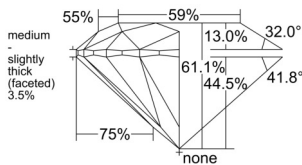

GIA®

FACSIMILE

GIA REPORT 6545169973

Verify this report at GIA.edu

GIA NATURAL DIAMOND DOSSIER®

December 05, 2025
GIA Report Number 6545169973
Shape and Cutting Style ..... Round Brilliant
Measurements ..... 5.44 - 5.47 x 3.34 mm

GRADING RESULTS

Carat Weight ..... 0.60 carat
Color Grade ..... F
Clarity Grade S11
Cut Grade ..... Excellent

ADDITIONAL GRADING INFORMATION

Polish ..... Excellent
Symmetry ..... Excellent
Fluorescence ..... None
Clarity Characteristics ..... Feather, Cloud, Crystal
Inspection(s): GIA 6545169973

PROPORTIONS

Profile to actual proportions

GRADING SCALES

GIA COLOR SCALE	GIA CLARITY SCALE	GIA CUT SCALE
COLORESS	FLAWLESS	EXCELLENT
D	INTERNALLY FLAWLESS	
E	VVS₁	VERY GOOD
F		
G	VS₁	GOOD
H		
I	SI₁	FAIR
J		
K	I₁	POOR
L		
M	I₂	
N		
O	I₃	
P		
Q		
R		
S		
T		
U		
V		
W		
X		
Y		
Z