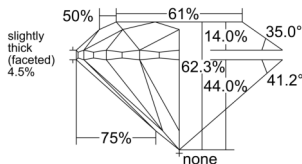

GIA®

FACSIMILE

GIA REPORT 6545172206

Verify this report at GIA.edu

GIA NATURAL DIAMOND DOSSIER®

December 05, 2025
GIA Report Number 6545172206
Shape and Cutting Style ..... Round Brilliant
Measurements ..... 5.33 - 5.37 x 3.33 mm

GRADING RESULTS

Carat Weight ..... 0.60 carat
Color Grade ..... H
Clarity Grade VS2
Cut Grade ..... Excellent

ADDITIONAL GRADING INFORMATION

Polish ..... Excellent
Symmetry ..... Very Good
Fluorescence ..... None
Clarity Characteristics ..... Crystal, Cloud
Inscription(s): GIA 6545172206

PROPORTIONS

Profile to actual proportions