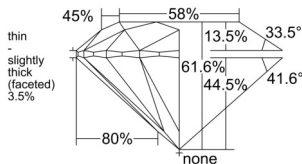

GIA®

FACSIMILE

GIA REPORT 6545172364

Verify this report at GIA.edu

GIA NATURAL DIAMOND DOSSIER®

December 08, 2025
GIA Report Number 6545172364
Shape and Cutting Style ..... Round Brilliant
Measurements ..... 4.31 - 4.34 x 2.66 mm

GRADING RESULTS

Carat Weight ..... 0.30 carat
Color Grade I
Clarity Grade VVS1
Cut Grade ..... Excellent

ADDITIONAL GRADING INFORMATION

Polish ..... Excellent
Symmetry ..... Excellent
Fluorescence ..... Strong Blue
Clarity Characteristics ..... Pinpoint
Inscription(s): GIA 6545172364

PROPORTIONS

Profile to actual proportions