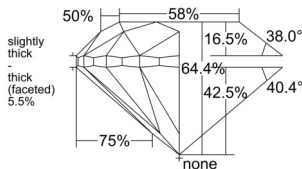

GIA®

FACSIMILE

GIA REPORT 6545174281

Verify this report at GIA.edu

GIA NATURAL DIAMOND DOSSIER®

December 08, 2025
GIA Report Number 6545174281
Shape and Cutting Style ..... Round Brilliant
Measurements ..... 5.96 - 6.05 x 3.87 mm

GRADING RESULTS

Carat Weight ..... 0.90 carat
Color Grade ..... J
Clarity Grade VS1
Cut Grade ..... Very Good

ADDITIONAL GRADING INFORMATION

Polish ..... Excellent
Symmetry ..... Very Good
Fluorescence ..... None
Clarity Characteristics..Crystal, Cloud, Indented Natural, Pinpoint
Inscription(s): GIA 6545174281

PROPORTIONS

Profile to actual proportions