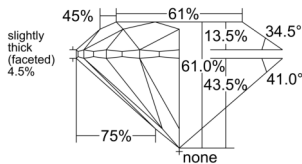

GIA®

FACSIMILE

GIA REPORT 6545175519

Verify this report at GIA.edu

GIA NATURAL DIAMOND DOSSIER®

December 08, 2025
GIA Report Number 6545175519
Shape and Cutting Style ..... Round Brilliant
Measurements ..... 4.28 - 4.31 x 2.62 mm

GRADING RESULTS

Carat Weight ..... 0.30 carat
Color Grade ..... E
Clarity Grade VVS1
Cut Grade ..... Excellent

ADDITIONAL GRADING INFORMATION

Polish ..... Excellent
Symmetry ..... Excellent
Fluorescence ..... None
Clarity Characteristics..... Pinpoint, Feather, Indented Natural
Inspection(s): GIA 6545175519

PROPORTIONS

Profile to actual proportions