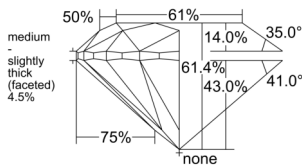

GIA®

FACSIMILE

GIA REPORT 6545178753

Verify this report at GIA.edu

GIA NATURAL DIAMOND DOSSIER®

December 05, 2025
GIA Report Number 6545178753
Shape and Cutting Style ..... Round Brilliant
Measurements ..... 4.31 - 4.33 x 2.65 mm

GRADING RESULTS

Carat Weight ..... 0.31 carat
Color Grade ..... F
Clarity Grade VVS1
Cut Grade ..... Excellent

ADDITIONAL GRADING INFORMATION

Polish ..... Excellent
Symmetry ..... Excellent
Fluorescence ..... None
Clarity Characteristics ..... Pinpoint, Cloud, Feather
Inscription(s): GIA 6545178753

PROPORTIONS

Profile to actual proportions