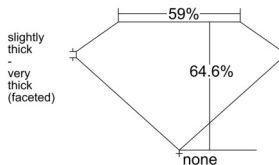

GIA®

FACSIMILE

GIA REPORT 6545180528

Verify this report at GIA.edu

GIA NATURAL DIAMOND DOSSIER®

December 08, 2025
GIA Report Number 6545180528
Shape and Cutting Style ..... Pear Brilliant
Measurements ..... 7.46 x 4.93 x 3.19 mm

GRADING RESULTS

Carat Weight ..... 0.70 carat
Color Grade ..... D
Clarity Grade VVS2

ADDITIONAL GRADING INFORMATION

Polish ..... Excellent
Symmetry ..... Excellent
Fluorescence ..... Medium Blue
Clarity Characteristics ..... Pinpoint
Inscription(s): GIA 6545180528

PROPORTIONS

Profile not to actual proportions

GRADING SCALES

GIA COLOR SCALE		GIA CLARITY SCALE			
COLORLESS	D	VERY VERY SLIGHTLY INCLUDED	FLAWLESS		
	E		INTERNALLY FLAWLESS		
	F	VERY SLIGHTLY INCLUDED	VVS₁		
	G		VVS₂		
	H		VS₁		
	NEAR COLORLESS	I	SLIGHTLY INCLUDED	VS₂	
		J		SI₁	
		FAINT	K	INCLUDED	SI₂
			L		I₁
			M		I₂
VERT LIGHT			N	INCLUDED	I₃
			O		
			P		
	Q				
LIGHT	R				
	S				
	T				
	U				
	V				
	Z