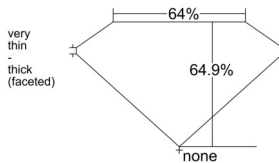

GIA®

FACSIMILE

GIA REPORT 6545180534

Verify this report at GIA.edu

GIA NATURAL DIAMOND DOSSIER®

December 06, 2025
GIA Report Number 6545180534
Shape and Cutting Style ..... Cushion Brilliant
Measurements ..... 5.03 x 4.64 x 3.01 mm

GRADING RESULTS

Carat Weight ..... 0.50 carat
Color Grade ..... H
Clarity Grade SI1

ADDITIONAL GRADING INFORMATION

Polish ..... Excellent
Symmetry ..... Very Good
Fluorescence ..... None
Clarity Characteristics ..... Cloud, Crystal
Inscription(s): GIA 6545180534

PROPORTIONS

Profile not to actual proportions

GRADING SCALES

GIA COLOR SCALE		GIA CLARITY SCALE		
COLORLESS	D	VERY VERY SLIGHTLY INCLUDED	FLAWLESS	
	E		INTERNALLY FLAWLESS	
	F		VVS₁	
	NEAR COLORLESS	G	VVS₂	
		H	VERY SLIGHTLY INCLUDED	VS₁
		I		VS₂
		J	SLIGHTLY INCLUDED	SI₁
	K	SI₂		
	L	INCLUDED		I₁
	M		I₂	
FAINT	N		I₃	
	O			
	P			
	Q			
	R			
	S			
VERT LIGHT	T			
	U			
	V			
	W			
	X			
LIGHT	Y			
	Z