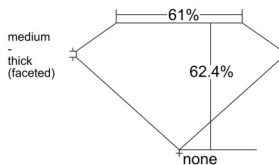

GIA®

FACSIMILE

GIA REPORT 6545188191

Verify this report at GIA.edu

GIA NATURAL DIAMOND DOSSIER®

December 08, 2025
GIA Report Number 6545188191
Shape and Cutting Style ..... Oval Brilliant
Measurements ..... 6.33 x 4.52 x 2.82 mm

GRADING RESULTS

Carat Weight ..... 0.50 carat
Color Grade ..... E
Clarity Grade VS2

ADDITIONAL GRADING INFORMATION

Polish ..... Excellent
Symmetry ..... Very Good
Fluorescence ..... Faint
Clarity Characteristics..... Cloud, Feather, Crystal, Cavity
Inscription(s): GIA 6545188191

PROPORTIONS

Profile not to actual proportions

GRADING SCALES

GIA COLOR SCALE		GIA CLARITY SCALE			
COLORLESS	D	VERY VERY SLIGHTLY INCLUDED	FLAWLESS		
	E		INTERNALLY FLAWLESS		
	F	VERY SLIGHTLY INCLUDED	VVS₁		
	G		VVS₂		
	H		VS₁		
	NEAR COLORLESS	I	SLIGHTLY INCLUDED	VS₂	
		J		SI₁	
		FAINT	K	INCLUDED	SI₂
			L		I₁
			M		I₂
VERT LIGHT	N	INCLUDED	I₃		
	O				
	P				
	Q				
	R				
LIGHT	S				
	T				
	U				
	V				
	W				
X					
Y					
Z