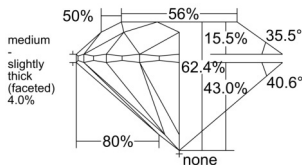

GIA®

FACSIMILE

GIA REPORT 6545188879

Verify this report at GIA.edu

GIA NATURAL DIAMOND DOSSIER®

December 08, 2025
GIA Report Number 6545188879
Shape and Cutting Style ..... Round Brilliant
Measurements ..... 6.14 - 6.17 x 3.84 mm

GRADING RESULTS

Carat Weight ..... 0.91 carat
Color Grade ..... E
Clarity Grade S11
Cut Grade ..... Excellent

ADDITIONAL GRADING INFORMATION

Polish ..... Excellent
Symmetry ..... Excellent
Fluorescence ..... Strong Blue
Clarity Characteristics ..... Crystal, Feather
Inscription(s): GIA 6545188879

PROPORTIONS

Profile to actual proportions