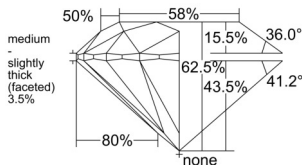

GIA®

FACSIMILE

GIA REPORT 6545192973

Verify this report at GIA.edu

GIA NATURAL DIAMOND DOSSIER®

December 09, 2025
GIA Report Number 6545192973
Shape and Cutting Style ..... Round Brilliant
Measurements ..... 5.70 - 5.72 x 3.57 mm

GRADING RESULTS

Carat Weight ..... 0.71 carat
Color Grade ..... F
Clarity Grade SI2
Cut Grade ..... Excellent

ADDITIONAL GRADING INFORMATION

Polish ..... Excellent
Symmetry ..... Excellent
Fluorescence ..... None
Clarity Characteristics ..... Cloud, Crystal, Feather
Inscription(s): GIA 6545192973

PROPORTIONS

Profile to actual proportions

GRADING SCALES

GIA COLOR SCALE	GIA CLARITY SCALE	GIA CUT SCALE	
D	FLAWLESS	EXCELLENT	
E	INTERNALLY FLAWLESS		
F		VVS₁	VERY GOOD
G	VVS₂		
H	VS₁	GOOD	
I	VS₂		
J	SI₁	FAIR	
K	SI₂		
L	I₁	POOR	
M	I₂		
N	I₃		
O			
P			
Q			
R			
S			
T			
U			
V			
W			
X			
Y			
Z