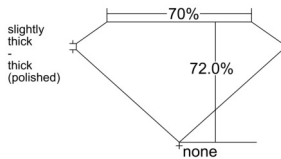

GIA®

FACSIMILE

GIA REPORT 6545193517

Verify this report at GIA.edu

GIA NATURAL DIAMOND DOSSIER®

December 09, 2025
GIA Report Number 6545193517
Shape and Cutting Style ..... Square Modified Brilliant
Measurements ..... 5.39 x 5.36 x 3.86 mm

GRADING RESULTS

Carat Weight ..... 0.93 carat
Color Grade I
Clarity Grade SI1

ADDITIONAL GRADING INFORMATION

Polish ..... Excellent
Symmetry ..... Excellent
Fluorescence ..... None
Clarity Characteristics ..... Crystal, Cloud, Feather
Inscription(s): GIA 6545193517

PROPORTIONS

Profile not to actual proportions

GRADING SCALES

GIA COLOR SCALE		GIA CLARITY SCALE			
COLORLESS	D	VERY VERY SLIGHTLY INCLUDED	FLAWLESS		
	E		INTERNALLY FLAWLESS		
	F	VERY SLIGHTLY INCLUDED	VVS₁		
	G		VVS₂		
	H		VS₁		
	NEAR COLORLESS	I	SLIGHTLY INCLUDED	VS₂	
		J		SI₁	
		FAINT	K	INCLUDED	SI₂
			L		I₁
			M		I₂
VERTICALLY LIGHT	N	INCLUDED	I₃		
	O				
	P				
	Q				
	R				
LIGHT	S				
	T				
	U				
	V				
	W				
X					
Y					
Z