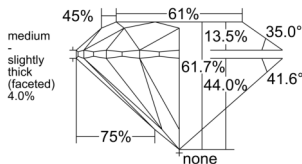

GIA®

FACSIMILE

GIA REPORT 6545197544

Verify this report at GIA.edu

GIA NATURAL DIAMOND DOSSIER®

December 09, 2025
GIA Report Number 6545197544
Shape and Cutting Style ..... Round Brilliant
Measurements ..... 5.08 - 5.10 x 3.14 mm

GRADING RESULTS

Carat Weight ..... 0.50 carat
Color Grade ..... G
Clarity Grade VS2
Cut Grade ..... Excellent

ADDITIONAL GRADING INFORMATION

Polish ..... Excellent
Symmetry ..... Excellent
Fluorescence ..... Faint
Clarity Characteristics ..... Feather, Crystal, Cloud
Inscription(s): GIA 6545197544

PROPORTIONS

Profile to actual proportions