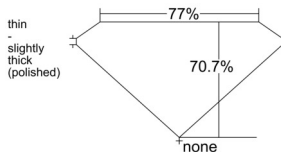

GIA®

FACSIMILE

GIA REPORT 6545198441

Verify this report at GIA.edu

GIA NATURAL DIAMOND DOSSIER®

December 09, 2025
GIA Report Number 6545198441
Shape and Cutting Style ..... Square Modified Brilliant
Measurements ..... 3.74 x 3.72 x 2.63 mm

GRADING RESULTS

Carat Weight ..... 0.32 carat
Color Grade ..... H
Clarity Grade VS2

ADDITIONAL GRADING INFORMATION

Polish ..... Very Good
Symmetry ..... Good
Fluorescence ..... None
Clarity Characteristics ..... Feather, Cavity
Inscription(s): GIA 6545198441

PROPORTIONS

Profile not to actual proportions

GRADING SCALES

GIA COLOR SCALE		GIA CLARITY SCALE			
COLORLESS	D	VERY VERY SLIGHTLY INCLUDED	FLAWLESS		
	E		INTERNALLY FLAWLESS		
	F	VERY SLIGHTLY INCLUDED	VVS₁		
	G		VVS₂		
	H		VS₁		
	NEAR COLORLESS	I	SLIGHTLY INCLUDED	VS₂	
		J		SI₁	
		FAINT	K	INCLUDED	SI₂
			L		I₁
			M		I₂
VERT LIGHT	N	LIGHT	I₃		
	O				
	P				
	Q				
	R