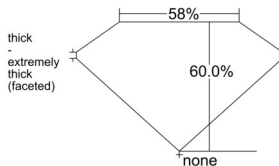

GIA®

FACSIMILE

GIA REPORT 6545202415

Verify this report at GIA.edu

GIA NATURAL DIAMOND DOSSIER®

December 27, 2025
GIA Report Number 6545202415
Shape and Cutting Style ..... Heart Brilliant
Measurements ..... 5.06 x 5.76 x 3.46 mm

GRADING RESULTS

Carat Weight ..... 0.62 carat
Color Grade ..... E
Clarity Grade VVS2

ADDITIONAL GRADING INFORMATION

Polish ..... Excellent
Symmetry ..... Excellent
Fluorescence ..... None
Clarity Characteristics ..... Pinpoint, Needle
Inscription(s): GIA 6545202415

PROPORTIONS

Profile not to actual proportions

GRADING SCALES

GIA COLOR SCALE		GIA CLARITY SCALE	
COLORLESS	D	VERY VERY SLIGHTLY INCLUDED	FLAWLESS
	E		INTERNALLY FLAWLESS
	F		VVS₁
	G		VVS₂
	H		VS₁
	I		VS₂
	J		SI₁
	K		SI₂
	L		I₁
	M		I₂
NEAR COLORLESS	N	SLIGHTLY INCLUDED	I₃
	O		
	P		
	Q		
FAINT	R		
	S		
	T		
	U		
VERT LIGHT	V		
	W		
	X		
	Y		
LIGHT	Z