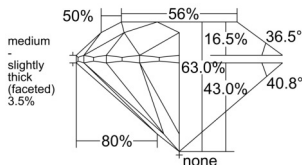

GIA®

FACSIMILE

GIA REPORT 6545203452

Verify this report at GIA.edu

GIA NATURAL DIAMOND DOSSIER®

December 10, 2025
GIA Report Number 6545203452
Shape and Cutting Style ..... Round Brilliant
Measurements ..... 5.34 - 5.37 x 3.37 mm

GRADING RESULTS

Carat Weight ..... 0.60 carat
Color Grade ..... F
Clarity Grade VS1
Cut Grade ..... Excellent

ADDITIONAL GRADING INFORMATION

Polish ..... Excellent
Symmetry ..... Excellent
Fluorescence ..... None
Clarity Characteristics ..... Cloud, Feather, Pinpoint
Inscription(s): GIA 6545203452

PROPORTIONS

GRADING SCALES

GIA COLOR SCALE

COLORLESS	D
	E
	F
	G
	H
	I
	J
NEAR COLORLESS	K
	L
Faint	M
	N
	O
	P
Very Light	Q
	R
	S
	T
	U
	V
Light	W
	X
	Y
	Z

GIA CLARITY SCALE

FLAWLESS	INTERNAL FLAWLESS	
		FLAWLESS
VERY VERY SLIGHTLY INCLUDED	VVS₁	
	VVS₂	
VERY SLIGHTLY INCLUDED	VS₁	
	VS₂	
SLIGHTLY INCLUDED	SI₁	
	SI₂	
INCLUDED	I₁	
	I₂	
	I₃	

GIA CUT SCALE

EXCELLENT
VERY GOOD
GOOD
FAIR
POOR