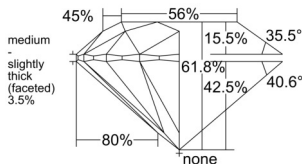

GIA®

FACSIMILE

GIA REPORT 6545207772

Verify this report at GIA.edu

GIA NATURAL DIAMOND DOSSIER®

December 10, 2025
GIA Report Number 6545207772
Shape and Cutting Style ..... Round Brilliant
Measurements ..... 5.25 - 5.27 x 3.25 mm

GRADING RESULTS

Carat Weight ..... 0.55 carat
Color Grade ..... E
Clarity Grade VS1
Cut Grade ..... Excellent

ADDITIONAL GRADING INFORMATION

Polish ..... Excellent
Symmetry ..... Excellent
Fluorescence ..... None
Clarity Characteristics ..... Crystal, Needle, Pinpoint
Inscription(s): GIA 6545207772

PROPORTIONS

GRADING SCALES

GIA COLOR SCALE

COLORLESS	D
	E
	F
	G
	H
	I
	J
NEAR COLORLESS	K
	L
Faint	M
	N
	O
	P
Very Light	Q
	R
	S
	T
	U
	V
	W
	X
	Y
Light	Z

GIA CLARITY SCALE

FLAWLESS	INTERNAL FLAWLESS		
		EXCELLENT	
VERY VERY SLIGHTLY INCLUDED	VVS₁	VERY GOOD	
VERY SLIGHTLY INCLUDED	VVS₂		
SLIGHTLY INCLUDED	VS₁	GOOD	
	VS₂		
INCLUDED	SI₁	FAIR	
	SI₂		
	I₁		
I₂	I₃	POOR