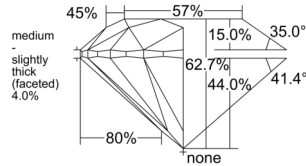

GIA®

FACSIMILE

GIA REPORT 6545225956

Verify this report at GIA.edu

GIA NATURAL DIAMOND DOSSIER®

December 15, 2025
GIA Report Number 6545225956
Shape and Cutting Style ..... Round Brilliant
Measurements ..... 4.47 - 4.50 x 2.81 mm

GRADING RESULTS

Carat Weight ..... 0.35 carat
Color Grade ..... E
Clarity Grade VS1
Cut Grade ..... Excellent

ADDITIONAL GRADING INFORMATION

Polish ..... Excellent
Symmetry ..... Excellent
Fluorescence ..... None
Clarity Characteristics..... Feather, Cloud, Indented Natural
Inscription(s): GIA 6545225956

PROPORTIONS

Profile to actual proportions