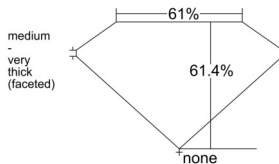

GIA®

FACSIMILE

GIA REPORT 6545238858

Verify this report at GIA.edu

GIA NATURAL DIAMOND DOSSIER®

December 16, 2025
GIA Report Number 6545238858
Shape and Cutting Style ..... Pear Brilliant
Measurements ..... 6.53 x 4.07 x 2.50 mm

GRADING RESULTS

Carat Weight ..... 0.39 carat
Color Grade ..... E
Clarity Grade VS1

ADDITIONAL GRADING INFORMATION

Polish ..... Very Good
Symmetry ..... Very Good
Fluorescence ..... None
Clarity Characteristics ..... Crystal
Inscription(s): GIA 6545238858

PROPORTIONS

Profile not to actual proportions

GRADING SCALES

GIA COLOR SCALE		GIA CLARITY SCALE			
COLORLESS	D	VERY VERY SLIGHTLY INCLUDED	FLAWLESS		
	E		INTERNALLY FLAWLESS		
	F	VERY SLIGHTLY INCLUDED	VVS₁		
	G		VVS₂		
	H		VS₁		
	NEAR COLORLESS	I	SLIGHTLY INCLUDED	VS₂	
		J		SI₁	
		FAINT	K	INCLUDED	SI₂
			L		I₁
			M		I₂
VERT LIGHT	N	LIGHT	I₃		
	O				
	P				
	Q				
	R