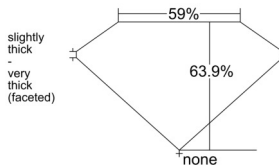

GIA®

FACSIMILE

GIA REPORT 6545241983

Verify this report at GIA.edu

GIA NATURAL DIAMOND DOSSIER®

December 19, 2025
GIA Report Number 6545241983
Shape and Cutting Style ..... Pear Brilliant
Measurements ..... 6.01 x 3.83 x 2.45 mm

GRADING RESULTS

Carat Weight ..... 0.33 carat
Color Grade ..... D
Clarity Grade VS1

ADDITIONAL GRADING INFORMATION

Polish ..... Excellent
Symmetry ..... Very Good
Fluorescence ..... None
Clarity Characteristics ..... Crystal
Inscription(s): GIA 6545241983

PROPORTIONS

Profile not to actual proportions

GRADING SCALES

GIA COLOR SCALE		GIA CLARITY SCALE			
COLORLESS	D	VERY VERY SLIGHTLY INCLUDED	FLAWLESS		
	E		INTERNALLY FLAWLESS		
	F	VERY SLIGHTLY INCLUDED	VVS₁		
	G		VVS₂		
	H		VS₁		
	NEAR COLORLESS	I	SLIGHTLY INCLUDED	VS₂	
		J		SI₁	
		FAINT	K	INCLUDED	SI₂
			L		I₁
			M		I₂
VERY LIGHT			N	INCLUDED	I₃
			O		
			P		
	Q				
LIGHT	R				
	S				
	T				
	U				
	V				
	Z