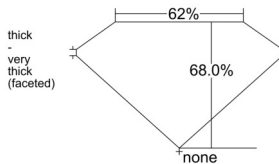

GIA®

FACSIMILE

GIA REPORT 6545243156

Verify this report at GIA.edu

GIA NATURAL DIAMOND DOSSIER®

December 16, 2025
GIA Report Number 6545243156
Shape and Cutting Style ..... Cushion Modified Brilliant
Measurements ..... 5.00 x 4.78 x 3.25 mm

GRADING RESULTS

Carat Weight ..... 0.70 carat
Color Grade ..... G
Clarity Grade VS1

ADDITIONAL GRADING INFORMATION

Polish ..... Excellent
Symmetry ..... Excellent
Fluorescence ..... Faint
Clarity Characteristics ..... Crystal, Pinpoint
Inscription(s): GIA 6545243156

PROPORTIONS

Profile not to actual proportions

GRADING SCALES

GIA COLOR SCALE		GIA CLARITY SCALE			
COLORLESS	D	VERY VERY SLIGHTLY INCLUDED	FLAWLESS		
	E		INTERNALLY FLAWLESS		
	F	VERY SLIGHTLY INCLUDED	VVS₁		
	G		VVS₂		
	H		VS₁		
	NEAR COLORLESS	I	SLIGHTLY INCLUDED	VS₂	
		J		SI₁	
		FAINT	K	INCLUDED	SI₂
			L		I₁
			M		I₂
VERT LIGHT	N		INCLUDED	I₃	
	O				
	P				
	Q				
LIGHT	R				
	S				
	T				
	U				
	V				
	W				
	X				
	Y				
	Z