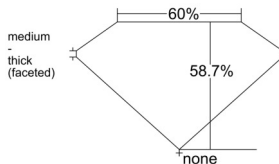

GIA®

FACSIMILE

GIA REPORT 6545257101

Verify this report at GIA.edu

GIA NATURAL DIAMOND DOSSIER®

December 17, 2025
GIA Report Number 6545257101
Shape and Cutting Style ..... Heart Brilliant
Measurements ..... 4.95 x 5.79 x 3.40 mm

GRADING RESULTS

Carat Weight ..... 0.57 carat
Color Grade ..... E
Clarity Grade VS1

ADDITIONAL GRADING INFORMATION

Polish ..... Excellent
Symmetry ..... Very Good
Fluorescence ..... None
Clarity Characteristics ..... Cloud, Needle, Pinpoint
Inscription(s): GIA 6545257101

PROPORTIONS

Profile not to actual proportions

GRADING SCALES

GIA COLOR SCALE		GIA CLARITY SCALE			
COLORLESS	D	VERY VERY SLIGHTLY INCLUDED	FLAWLESS		
	E		INTERNALLY FLAWLESS		
	F	VERY SLIGHTLY INCLUDED	VVS₁		
	G		VVS₂		
	H		VS₁		
	NEAR COLORLESS	I	SLIGHTLY INCLUDED	VS₂	
		J		SI₁	
		FAINT	K	INCLUDED	SI₂
			L		I₁
			M		I₂
VERT LIGHT	N	INCLUDED	I₃		
	O				
	P				
	Q				
	R				
LIGHT	S				
	T				
	U				
	V				
	W				
X					
Y					
Z