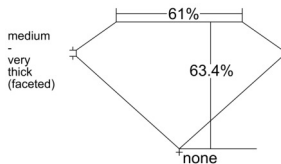

GIA®

FACSIMILE

GIA REPORT 6545289835

Verify this report at GIA.edu

GIA NATURAL DIAMOND DOSSIER®

December 22, 2025
GIA Report Number 6545289835
Shape and Cutting Style ..... Oval Brilliant
Measurements ..... 7.05 x 4.11 x 2.61 mm

GRADING RESULTS

Carat Weight ..... 0.50 carat
Color Grade ..... G
Clarity Grade VS1

ADDITIONAL GRADING INFORMATION

Polish ..... Excellent
Symmetry ..... Excellent
Fluorescence ..... None
Clarity Characteristics ..... Feather, Needle
Inscription(s): GIA 6545289835, MOVÁL®

PROPORTIONS

Profile not to actual proportions

GRADING SCALES

GIA COLOR SCALE		GIA CLARITY SCALE			
COLORLESS	D	VERY VERY SLIGHTLY INCLUDED	FLAWLESS		
	E		INTERNALLY FLAWLESS		
	F	VERY SLIGHTLY INCLUDED	VS₁		
	G		VS₂		
	H		VS₁		
	NEAR COLORLESS	I	SLIGHTLY INCLUDED	VS₂	
		J		SI₁	
		FAINT	K	INCLUDED	SI₂
			L		I₁
			M		I₂
VERT LIGHT	N	INCLUDED	I₃		
	O				
	P				
	Q				
	R				
	S				
	T				
LIGHT	U				
	V				
	W				
	X				
Y					
Z