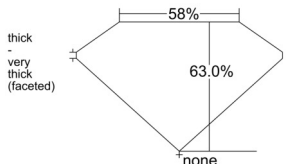

GIA®

FACSIMILE

GIA REPORT 6545307955

Verify this report at GIA.edu

GIA NATURAL DIAMOND DOSSIER®

January 05, 2026
GIA Report Number 6545307955
Shape and Cutting Style ..... Pear Brilliant
Measurements ..... 6.36 x 3.99 x 2.51 mm

GRADING RESULTS

Carat Weight ..... 0.37 carat
Color Grade ..... G
Clarity Grade VVS1

ADDITIONAL GRADING INFORMATION

Polish ..... Excellent
Symmetry ..... Excellent
Fluorescence ..... Faint
Clarity Characteristics ..... Cloud, Pinpoint, Feather
Inscription(s): GIA 6545307955

PROPORTIONS

Profile not to actual proportions

GRADING SCALES

GIA COLOR SCALE		GIA CLARITY SCALE			
COLORLESS	D	VERY VERY SLIGHTLY INCLUDED	FLAWLESS		
	E		INTERNALLY FLAWLESS		
	F	VERY SLIGHTLY INCLUDED	VVS₁		
	G		VVS₂		
	H		VS₁		
	NEAR COLORLESS	I	SLIGHTLY INCLUDED	VS₂	
		J		SI₁	
		FAINT	K	INCLUDED	SI₂
			L		I₁
			M		I₂
VERTICALLY LIGHT	N	LIGHT	I₃		
	O				
	P				
	Q				
	R