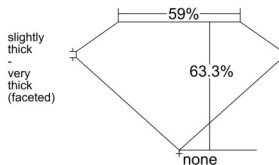

GIA®

FACSIMILE

GIA REPORT 6545308411

Verify this report at GIA.edu

GIA NATURAL DIAMOND DOSSIER®

January 05, 2026
GIA Report Number 6545308411
Shape and Cutting Style ..... Pear Brilliant
Measurements ..... 6.04 x 3.80 x 2.40 mm

GRADING RESULTS

Carat Weight ..... 0.33 carat
Color Grade ..... D
Clarity Grade VS2

ADDITIONAL GRADING INFORMATION

Polish ..... Excellent
Symmetry ..... Very Good
Fluorescence ..... None
Clarity Characteristics ..... Crystal
Inscription(s): GIA 6545308411

PROPORTIONS

Profile not to actual proportions

GRADING SCALES

GIA COLOR SCALE		GIA CLARITY SCALE			
COLORLESS	D	VERY VERY SLIGHTLY INCLUDED	FLAWLESS		
	E		INTERNALLY FLAWLESS		
	F	VERY SLIGHTLY INCLUDED	VVS₁		
	G		VVS₂		
	H		VS₁		
	NEAR COLORLESS	I	SLIGHTLY INCLUDED	VS₂	
		J		SI₁	
		FAINT	K	INCLUDED	SI₂
			L		I₁
			M		I₂
VERT LIGHT	N	LIGHT	I₃		
	O				
	P				
	Q				
	R