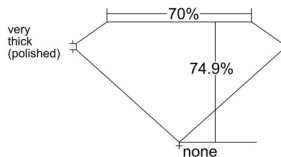

GIA®

FACSIMILE

GIA REPORT 6545312605

Verify this report at GIA.edu

GIA NATURAL DIAMOND DOSSIER®

December 27, 2025
GIA Report Number 6545312605
Shape and Cutting Style ..... **Square Modified Brilliant**
Measurements ..... 4.90 x 4.82 x 3.61 mm

GRADING RESULTS

Carat Weight ..... 0.80 carat
Color Grade ..... J
Clarity Grade VS1

ADDITIONAL GRADING INFORMATION

Polish ..... Excellent
Symmetry ..... Very Good
Fluorescence ..... Strong Blue
Clarity Characteristics ..... Crystal, Cloud, Pinpoint
Inscription(s): GIA 6545312605

PROPORTIONS

Profile not to actual proportions

GRADING SCALES

GIA COLOR SCALE		GIA CLARITY SCALE			
COLORLESS	D	VERY VERY SLIGHTLY INCLUDED	FLAWLESS		
	E		INTERNALLY FLAWLESS		
	F	VERY SLIGHTLY INCLUDED	VVS₁		
	G		VVS₂		
	H		VS₁		
	NEAR COLORLESS	I	SLIGHTLY INCLUDED	VS₂	
		J		SI₁	
		FAINT	K	INCLUDED	SI₂
			L		I₁
			M		I₂
VERT LIGHT	N	LIGHT	I₃		
	O				
	P				
	Q				
	R