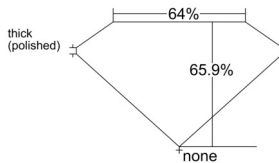

GIA®

FACSIMILE

GIA REPORT 6545313168

Verify this report at GIA.edu

GIA NATURAL DIAMOND DOSSIER®

December 26, 2025
GIA Report Number 6545313168
Shape and Cutting Style . **Cut-Cornered Square Modified Brilliant**
Measurements ..... 5.28 x 5.02 x 3.31 mm

GRADING RESULTS

Carat Weight ..... 0.82 carat
Color Grade ..... H
Clarity Grade VS1

ADDITIONAL GRADING INFORMATION

Polish ..... Excellent
Symmetry ..... Very Good
Fluorescence ..... None
Clarity Characteristics..... Cloud, Pinpoint
Inscription(s): GIA 6545313168

PROPORTIONS

Profile not to actual proportions

GRADING SCALES

GIA COLOR SCALE		GIA CLARITY SCALE			
COLORLESS	D	VERY VERY SLIGHTLY INCLUDED	FLAWLESS		
	E		INTERNALLY FLAWLESS		
	F		VS₁		
	NEAR COLORLESS	G	VERY SLIGHTLY INCLUDED	VS₂	
		H		VS₁	
		FANT	I	SLIGHTLY INCLUDED	VS₂
			J		SI₁
	K		SI₂		
	LIGHT		L	INCLUDED	I₁
		M	I₂		
N		I₃			
O					
P					
Q					
R					
S