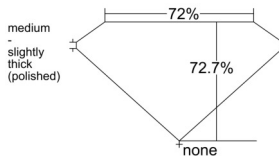

GIA®

FACSIMILE

GIA REPORT 6545318945

Verify this report at GIA.edu

GIA NATURAL DIAMOND DOSSIER®

December 31, 2025
GIA Report Number 6545318945
Shape and Cutting Style ..... Square Modified Brilliant
Measurements ..... 3.79 x 3.69 x 2.68 mm

GRADING RESULTS

Carat Weight ..... 0.31 carat
Color Grade ..... D
Clarity Grade SI1

ADDITIONAL GRADING INFORMATION

Polish ..... Excellent
Symmetry ..... Very Good
Fluorescence ..... None
Clarity Characteristics ..... Crystal
Inscription(s): GIA 6545318945

PROPORTIONS

Profile not to actual proportions

GRADING SCALES

GIA COLOR SCALE		GIA CLARITY SCALE				
COLORLESS	D	VERY VERY SLIGHTLY INCLUDED	FLAWLESS			
	E		INTERNALLY FLAWLESS			
	F		VVS₁			
	NEAR COLORLESS	G	VERY SLIGHTLY INCLUDED	VVS₂		
		H		VS₁		
		FAINT	I	SLIGHTLY INCLUDED	VS₂	
			J		SI₁	
			LIGHT	K	INCLUDED	SI₂
	L	I₁				
	M	I₂				
N	NOT GRADED	I₃				
O						
P						
Q						
R						
S						
T						
U						
V						
W						
X						
Y						
Z