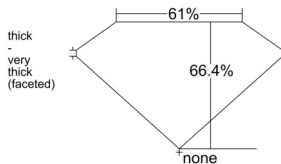

GIA®

FACSIMILE

GIA REPORT 6545332228

Verify this report at GIA.edu

GIA NATURAL DIAMOND DOSSIER®

December 27, 2025
GIA Report Number 6545332228
Shape and Cutting Style ..... Oval Brilliant
Measurements ..... 7.03 x 5.35 x 3.56 mm

GRADING RESULTS

Carat Weight ..... 0.90 carat
Color Grade ..... H
Clarity Grade SI2

ADDITIONAL GRADING INFORMATION

Polish ..... Excellent
Symmetry ..... Very Good
Fluorescence ..... Faint
Clarity Characteristics ..... Crystal, Cloud, Feather
Inscription(s): GIA 6545332228

PROPORTIONS

Profile not to actual proportions

GRADING SCALES

GIA COLOR SCALE		GIA CLARITY SCALE			
COLORLESS	D	VERY VERY SLIGHTLY INCLUDED	FLAWLESS		
	E		INTERNALLY FLAWLESS		
	F	VERY SLIGHTLY INCLUDED	VVS₁		
	G		VVS₂		
	H		VS₁		
	NEAR COLORLESS	I	SLIGHTLY INCLUDED	VS₂	
		J		SI₁	
		FAINT	K	INCLUDED	SI₂
			L		I₁
			M		I₂
VERT LIGHT	N	LIGHT	I₃		
	O				
	P				
	Q				
	R