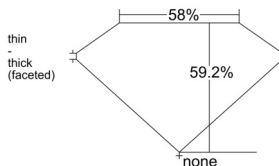

GIA®

FACSIMILE

GIA REPORT 6545333040

Verify this report at GIA.edu

GIA NATURAL DIAMOND DOSSIER®

December 29, 2025
GIA Report Number 6545333040
Shape and Cutting Style ..... Heart Brilliant
Measurements ..... 5.33 x 6.25 x 3.70 mm

GRADING RESULTS

Carat Weight ..... 0.71 carat
Color Grade ..... K
Clarity Grade VVS1

ADDITIONAL GRADING INFORMATION

Polish ..... Excellent
Symmetry ..... Excellent
Fluorescence ..... None
Clarity Characteristics ..... Feather
Inscription(s): GIA 6545333040

PROPORTIONS

Profile not to actual proportions

GRADING SCALES

GIA COLOR SCALE		GIA CLARITY SCALE			
COLORLESS	D	VERY VERY SLIGHTLY INCLUDED	FLAWLESS		
	E		INTERNALLY FLAWLESS		
	F	VERY SLIGHTLY INCLUDED	VVS₁		
	G		VVS₂		
	H		VS₁		
	NEAR COLORLESS	I	SLIGHTLY INCLUDED	VS₂	
		J		SI₁	
		FAINT	K	INCLUDED	SI₂
			L		I₁
			M		I₂
VERT LIGHT	N	INCLUDED	I₃		
	O				
	P				
	Q				
	R				
LIGHT	S				
	T				
	U				
	V				
	W				
	X				
Y					
Z