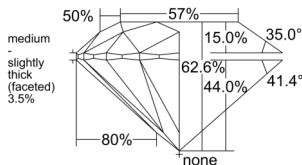

GIA®

FACSIMILE

GIA REPORT 6545336375

Verify this report at GIA.edu

GIA NATURAL DIAMOND DOSSIER®

December 29, 2025
GIA Report Number 6545336375
Shape and Cutting Style ..... Round Brilliant
Measurements ..... 5.93 - 5.97 x 3.73 mm

GRADING RESULTS

Carat Weight ..... 0.80 carat
Color Grade ..... E
Clarity Grade S11
Cut Grade ..... Excellent

ADDITIONAL GRADING INFORMATION

Polish ..... Excellent
Symmetry ..... Excellent
Fluorescence ..... Medium Yellow
Clarity Characteristics ..... Cloud, Crystal
Inscription(s): GIA 6545336375

PROPORTIONS

GRADING SCALES

GIA COLOR SCALE

COLOREDNESS	D
	E
	F
	G
	H
	I
	J
NEAR COLORLESS	K
	L
FAIN	M
	N
	O
	P
VERY LIGHT	Q
	R
	S
	T
	U
	V
LIGHT	W
	X
	Y
	Z

GIA CLARITY SCALE

FLAWLESS	INTERNAL FLAWLESS	VERY VERY SLIGHTLY INCLUDED	VERY SLIGHTLY INCLUDED	SLIGHTLY INCLUDED	INCLUDED	
						FLAWLESS
VVS₁	VVS₂	VS₁	VS₂	SI₁	SI₂	
						I₁
I₂	I₃					

GIA CUT SCALE

EXCELLENT
VERY GOOD
GOOD
FAIR
POOR