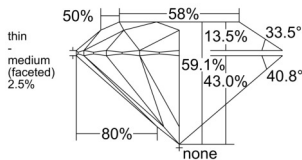

GIA®

FACSIMILE

GIA REPORT 6545343766

Verify this report at GIA.edu

GIA NATURAL DIAMOND DOSSIER®

December 31, 2025
GIA Report Number 6545343766
Shape and Cutting Style ..... Round Brilliant
Measurements ..... 4.68 - 4.70 x 2.77 mm

GRADING RESULTS

Carat Weight ..... 0.36 carat
Color Grade ..... D
Clarity Grade VS1
Cut Grade ..... Excellent

ADDITIONAL GRADING INFORMATION

Polish ..... Excellent
Symmetry ..... Excellent
Fluorescence ..... Medium Blue
Clarity Characteristics ..... Etch Channel, Pinpoint
Inscription(s): GIA 6545343766

PROPORTIONS

GRADING SCALES

GIA COLOR SCALE

COLORLESS	D
	E
	F
	G
	H
	I
	J
NEAR COLORLESS	K
	L
Faint	M
	N
	O
	P
Very Light	Q
	R
	S
	T
	U
	V
Light	W
	X
	Y
	Z

GIA CLARITY SCALE

FLAWLESS	VERY VERY SLIGHTLY INCLUDED	VS₁	VS₂	VS₁	VS₂	SL₁	SL₂	I₁	I₂	I₃		
											FLAWLESS	INTERNALLY FLAWLESS

GIA CUT SCALE

EXCELLENT
VERY GOOD
GOOD
FAIR
POOR