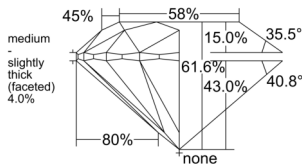

GIA®

FACSIMILE

GIA REPORT 6545345951

Verify this report at GIA.edu

GIA NATURAL DIAMOND DOSSIER®

December 31, 2025
GIA Report Number 6545345951
Shape and Cutting Style ..... Round Brilliant
Measurements ..... 5.47 - 5.49 x 3.37 mm

GRADING RESULTS

Carat Weight ..... 0.62 carat
Color Grade ..... F
Clarity Grade VVS2
Cut Grade ..... Excellent

ADDITIONAL GRADING INFORMATION

Polish ..... Excellent
Symmetry ..... Excellent
Fluorescence ..... None
Clarity Characteristics..... Cloud, Pinpoint, Surface Graining
Inspection(s): GIA 6545345951

PROPORTIONS

Profile to actual proportions