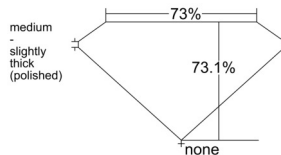

GIA®

FACSIMILE

GIA REPORT 6545351785

Verify this report at GIA.edu

GIA NATURAL DIAMOND DOSSIER®

December 31, 2025
GIA Report Number 6545351785
Shape and Cutting Style ..... Square Modified Brilliant
Measurements ..... 4.60 x 4.52 x 3.30 mm

GRADING RESULTS

Carat Weight ..... 0.55 carat
Color Grade I
Clarity Grade VVS2

ADDITIONAL GRADING INFORMATION

Polish ..... Excellent
Symmetry ..... Very Good
Fluorescence ..... None
Clarity Characteristics ..... Feather
Inscription(s): GIA 6545351785

PROPORTIONS

Profile not to actual proportions

GRADING SCALES

GIA COLOR SCALE		GIA CLARITY SCALE	
COLORLESS	D	VERY VERY SLIGHTLY INCLUDED	FLAWLESS
	E		INTERNALLY FLAWLESS
	F		VVS₁
	G		VVS₂
	H		VS₁
	I		VS₂
	J		SI₁
	K		SI₂
	L		I₁
	M		I₂
NEAR COLORLESS	N	SLIGHTLY INCLUDED	I₃
	O		
	P		
	Q		
FAINT	R		
	S		
	T		
	U		
VERY LIGHT	V		
	W		
	X		
	Y		
LIGHT	Z