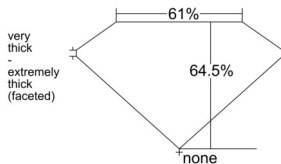

GIA®

FACSIMILE

GIA REPORT 6545375716

Verify this report at GIA.edu

GIA NATURAL DIAMOND DOSSIER®

January 06, 2026
GIA Report Number 6545375716
Shape and Cutting Style ..... Pear Brilliant
Measurements ..... 5.77 x 3.59 x 2.32 mm

GRADING RESULTS

Carat Weight ..... 0.30 carat
Color Grade ..... D
Clarity Grade VS1

ADDITIONAL GRADING INFORMATION

Polish ..... Excellent
Symmetry ..... Very Good
Fluorescence ..... None
Clarity Characteristics ..... Crystal
Inscription(s): GIA 6545375716

PROPORTIONS

Profile not to actual proportions

GRADING SCALES

GIA COLOR SCALE		GIA CLARITY SCALE			
COLORLESS	D	VERY VERY SLIGHTLY INCLUDED	FLAWLESS		
	E		INTERNALLY FLAWLESS		
	F	VERY SLIGHTLY INCLUDED	VS₁		
	G		VS₂		
	H		VS₁		
	NEAR COLORLESS	I	SLIGHTLY INCLUDED	SI₁	
		J		SI₂	
		FAINT	K	INCLUDED	I₁
			L		I₂
			M		I₃
VERT LIGHT	N				
	O				
	P				
	Q				
	R				
LIGHT	S				
	T				
	U				
	V				
	W				
X					
Y					
Z