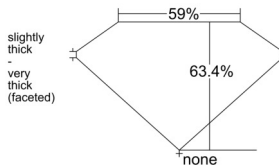

GIA®

FACSIMILE

GIA REPORT 6545379052

Verify this report at GIA.edu

GIA NATURAL DIAMOND DOSSIER®

January 05, 2026
GIA Report Number 6545379052
Shape and Cutting Style ..... Marquise Brilliant
Measurements ..... 7.15 x 3.88 x 2.46 mm

GRADING RESULTS

Carat Weight ..... 0.40 carat
Color Grade ..... D
Clarity Grade VS1

ADDITIONAL GRADING INFORMATION

Polish ..... Excellent
Symmetry ..... Very Good
Fluorescence ..... Medium Blue
Clarity Characteristics..... Crystal, Needle, Pinpoint
Inscription(s): GIA 6545379052

PROPORTIONS

Profile not to actual proportions

GRADING SCALES

GIA COLOR SCALE		GIA CLARITY SCALE			
COLORLESS	D	VERY VERY SLIGHTLY INCLUDED	FLAWLESS		
	E		INTERNALLY FLAWLESS		
	F	VERY SLIGHTLY INCLUDED	VS₁		
	G		VS₂		
	H		VS₁		
	NEAR COLORLESS	I	SLIGHTLY INCLUDED	VS₂	
		J		SI₁	
		FAINT	K	INCLUDED	SI₂
			L		I₁
			M		I₂
VERTICALLY LIGHT	N	LIGHT	I₃		
	O				
	P				
	Q				
	R