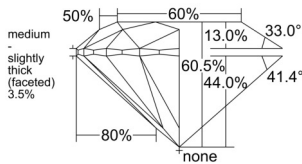

GIA®

FACSIMILE

GIA REPORT 6545379637

Verify this report at GIA.edu

GIA NATURAL DIAMOND DOSSIER®

January 06, 2026
GIA Report Number 6545379637
Shape and Cutting Style ..... Round Brilliant
Measurements ..... 5.32 - 5.35 x 3.23 mm

GRADING RESULTS

Carat Weight ..... 0.56 carat
Color Grade ..... E
Clarity Grade VS1
Cut Grade ..... Excellent

ADDITIONAL GRADING INFORMATION

Polish ..... Excellent
Symmetry ..... Excellent
Fluorescence ..... None
Clarity Characteristics ..... Feather, Pinpoint
Inscription(s): GIA 6545379637

PROPORTIONS

Profile to actual proportions

GRADING SCALES

GIA COLOR SCALE	GIA CLARITY SCALE	GIA CUT SCALE	
D	FLAWLESS	EXCELLENT	
E	INTERNALLY FLAWLESS		
F		VVS₁	VERY GOOD
G	VVS₂		
H	VS₁	GOOD	
I	VS₂		
J	SI₁	FAIR	
K	SI₂		
L	I₁	POOR	
M			
N			
O	I₂		
P			
Q			
R	I₃		
S			
T			
U			
V			
W			
X			
Y			
Z