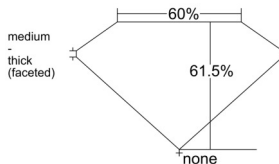

GIA®

FACSIMILE

GIA REPORT 6545402749

Verify this report at GIA.edu

GIA NATURAL DIAMOND DOSSIER®

January 07, 2026
GIA Report Number 6545402749
Shape and Cutting Style ..... Oval Brilliant
Measurements ..... 7.39 x 5.37 x 3.30 mm

GRADING RESULTS

Carat Weight ..... 0.80 carat
Color Grade ..... G
Clarity Grade VS1

ADDITIONAL GRADING INFORMATION

Polish ..... Excellent
Symmetry ..... Very Good
Fluorescence ..... None
Clarity Characteristics ..... Feather, Needle, Pinpoint
Inscription(s): GIA 6545402749

PROPORTIONS

Profile not to actual proportions

GRADING SCALES

GIA COLOR SCALE		GIA CLARITY SCALE	
COLORLESS	D	VERY VERY SLIGHTLY INCLUDED	FLAWLESS
	E		INTERNALLY FLAWLESS
	F		VVS₁
	G		VVS₂
	H		VS₁
	I		VS₂
	J		SI₁
	K		SI₂
	L		I₁
	M		I₂
NEAR COLORLESS	N	SLIGHTLY INCLUDED	I₃
	O		
	P		
	Q		
FAINT	R		
	S		
	T		
	U		
VERT LIGHT	V		
	W		
	X		
	Y		
LIGHT	Z