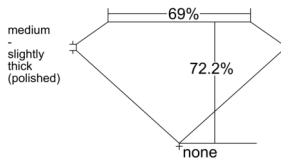

GIA®

FACSIMILE

GIA REPORT 6545413104

Verify this report at gia.edu

GIA NATURAL DIAMOND DOSSIER®

January 08, 2026
GIA Report Number 6545413104
Shape and Cutting Style ..... Square Modified Brilliant
Measurements ..... 3.73 x 3.71 x 2.68 mm

GRADING RESULTS

Carat Weight ..... 0.31 carat
Color Grade ..... E
Clarity Grade VS1

ADDITIONAL GRADING INFORMATION

Polish ..... Excellent
Symmetry ..... Very Good
Fluorescence ..... None
Clarity Characteristics..... Cloud, Crystal, Feather, Pinpoint
Inscription(s): GIA 6545413104

PROPORTIONS

Profile not to actual proportions

GRADING SCALES

GIA COLOR SCALE		GIA CLARITY SCALE			
COLORLESS	D	VERY VERY SLIGHTLY INCLUDED	FLAWLESS		
	E		INTERNALLY FLAWLESS		
	F		VVS₁		
	G		VVS₂		
	NEAR COLORLESS	H	VERY SLIGHTLY INCLUDED	VS₁	
		I		VS₂	
		FAINT	J	SLIGHTLY INCLUDED	SI₁
			K		SI₂
	L		I₁		
	VERT LIGHT		M	INCLUDED	I₂
N			I₃		
O					
P					
LIGHT	Q				
	R				
	S				
	T				
	U				
	Z