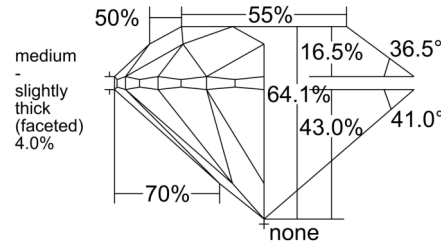

GIA NATURAL DIAMOND GRADING REPORT

January 19, 2026  
 GIA Report Number ..... 6545422204  
 Shape and Cutting Style ..... Round Brilliant  
 Measurements ..... 6.26 - 6.33 x 4.04 mm

GRADING RESULTS

Carat Weight ..... 1.00 carat  
 Color Grade ..... E  
 Clarity Grade ..... VS1  
 Cut Grade ..... Very Good

ADDITIONAL GRADING INFORMATION

Polish ..... Very Good  
 Symmetry ..... Very Good  
 Fluorescence ..... None  
 Inscription(s): GIA 6545422204  
 Comments: Surface graining is not shown.

PROPORTIONS

Profile to actual proportions

CLARITY CHARACTERISTICS

KEY TO SYMBOLS\*

- Feather
- Needle
- Pinpoint
- Natural

\* Red symbols denote internal characteristics (inclusions). Green or black symbols denote external characteristics (blemishes). Diagram is an approximate representation of the diamond, and symbols shown indicate type, position, and approximate size of clarity characteristics. All clarity characteristics may not be shown. Details of finish are not shown.