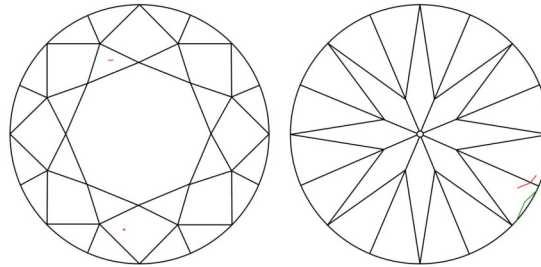

ADDITIONAL GRADING INFORMATION

Polish ..... Very Good  
 Symmetry ..... Very Good  
 Fluorescence ..... None  
 Inscription(s): GIA 6545422204  
 Comments: Surface graining is not shown.

PROPORTIONS

Profile to actual proportions

CLARITY CHARACTERISTICS

KEY TO SYMBOLS\*

- Feather
- Needle
- Pinpoint
- Natural

\* Red symbols denote internal characteristics (inclusions). Green or black symbols denote external characteristics (blemishes). Diagram is an approximate representation of the diamond, and symbols shown indicate type, position, and approximate size of clarity characteristics. All clarity characteristics may not be shown. Details of finish are not shown.