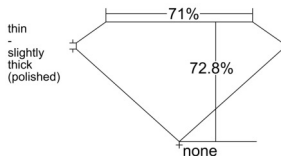

GIA®

FACSIMILE

GIA REPORT 6545436040

Verify this report at GIA.edu

GIA NATURAL DIAMOND DOSSIER®

January 13, 2026
GIA Report Number 6545436040
Shape and Cutting Style ..... Square Modified Brilliant
Measurements ..... 4.79 x 4.79 x 3.49 mm

GRADING RESULTS

Carat Weight ..... 0.70 carat
Color Grade I
Clarity Grade SI1

ADDITIONAL GRADING INFORMATION

Polish ..... Excellent
Symmetry ..... Very Good
Fluorescence ..... None
Clarity Characteristics ..... Feather, Cloud
Inscription(s): GIA 6545436040

PROPORTIONS

Profile not to actual proportions

GRADING SCALES

GIA COLOR SCALE		GIA CLARITY SCALE			
COLORLESS	D	VERY VERY SLIGHTLY INCLUDED	FLAWLESS		
	E		INTERNALLY FLAWLESS		
	F	VERY SLIGHTLY INCLUDED	VVS₁		
	G		VVS₂		
	H		VS₁		
	NEAR COLORLESS	I	SLIGHTLY INCLUDED	VS₂	
		J		SI₁	
		FAINT	K	INCLUDED	SI₂
			L		I₁
			M		I₂
VERT LIGHT	N	LIGHT	I₃		
	O				
	P				
	Q				
	R