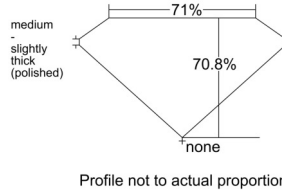

GIA®

FACSIMILE

GIA REPORT 6545439478

Verify this report at GIA.edu

GIA NATURAL DIAMOND DOSSIER®

January 14, 2026
GIA Report Number 6545439478
Shape and Cutting Style ..... Square Modified Brilliant
Measurements ..... 5.36 x 5.32 x 3.77 mm

GRADING RESULTS

Carat Weight ..... 0.90 carat
Color Grade ..... F
Clarity Grade VS2

ADDITIONAL GRADING INFORMATION

Polish ..... Excellent
Symmetry ..... Very Good
Fluorescence ..... None
Clarity Characteristics ..... Feather, Cloud
Inscription(s): GIA 6545439478

PROPORTIONS

GRADING SCALES

GIA COLOR SCALE		GIA CLARITY SCALE			
COLORLESS	D	VERY VERY SLIGHTLY INCLUDED	FLAWLESS		
	E		INTERNALLY FLAWLESS		
	F		VVS₁		
	G		VVS₂		
	NEAR COLORLESS	H	VERY SLIGHTLY INCLUDED	VS₁	
		I		VS₂	
		FAINT	J	SLIGHTLY INCLUDED	SI₁
			K		SI₂
	L		I₁		
	M		I₂		
N	I₃				
O					
VERT LIGHT	P	INCLUDED			
	Q				
	R				
	S				
	T				
	U				
	V				
LIGHT	W				
	X				
	Y				
	Z