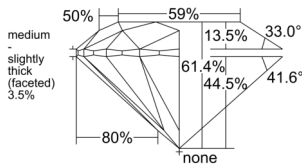

GIA®

FACSIMILE

GIA REPORT 6545439604

Verify this report at GIA.edu

GIA NATURAL DIAMOND DOSSIER®

January 14, 2026
GIA Report Number 6545439604
Shape and Cutting Style ..... Round Brilliant
Measurements ..... 5.72 - 5.75 x 3.52 mm

GRADING RESULTS

Carat Weight ..... 0.71 carat
Color Grade ..... G
Clarity Grade VS2
Cut Grade ..... Excellent

ADDITIONAL GRADING INFORMATION

Polish ..... Excellent
Symmetry ..... Excellent
Fluorescence ..... None
Clarity Characteristics ..... Cloud, Feather
Inscription(s): GIA 6545439604

PROPORTIONS

Profile to actual proportions

GRADING SCALES

GIA COLOR SCALE	GIA CLARITY SCALE	GIA CUT SCALE	
D	FLAWLESS	EXCELLENT	
E	INTERNALLY FLAWLESS		
F		VVS₁	VERY GOOD
G	VVS₂		
H	VS₁	GOOD	
I	VS₂		
J	SI₁	FAIR	
K	SI₂		
L	I₁	POOR	
M			
N			
O	I₂		
P			
Q			
R	I₃		
S			
T			
U			
V			
W			
X			
Y			
Z