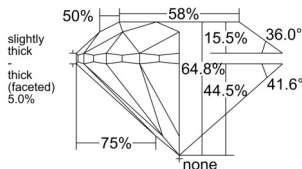

GIA®

FACSIMILE

GIA REPORT 6545439672

Verify this report at GIA.edu

GIA NATURAL DIAMOND DOSSIER®

January 13, 2026
GIA Report Number 6545439672
Shape and Cutting Style ..... Round Brilliant
Measurements ..... 6.02 - 6.07 x 3.92 mm

GRADING RESULTS

Carat Weight ..... 0.91 carat
Color Grade L
Clarity Grade VS1
Cut Grade ..... Very Good

ADDITIONAL GRADING INFORMATION

Polish ..... Excellent
Symmetry ..... Very Good
Fluorescence ..... None
Clarity Characteristics ..... Feather, Needle, Pinpoint
Inscription(s): GIA 6545439672

PROPORTIONS

Profile to actual proportions