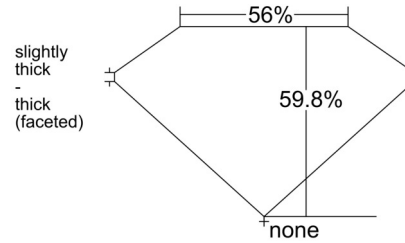

GIA NATURAL DIAMOND GRADING REPORT

 January 16, 2026
 GIA Report Number 6545453057
 Shape and Cutting Style Heart Brilliant
 Measurements 6.75 x 7.97 x 4.77 mm

GRADING RESULTS

 Carat Weight 1.50 carat
 Color Grade G
 Clarity Grade VS1

ADDITIONAL GRADING INFORMATION

 Polish Excellent
 Symmetry Excellent
 Fluorescence None
 Inscription(s): GIA 6545453057
Comments: Pinpoints are not shown.

PROPORTIONS

Profile not to actual proportions

CLARITY CHARACTERISTICS

KEY TO SYMBOLS*

-  Cloud
-  Feather
-  Needle

* Red symbols denote internal characteristics (inclusions). Green or black symbols denote external characteristics (blemishes). Diagram is an approximate representation of the diamond, and symbols shown indicate type, position, and approximate size of clarity characteristics. All clarity characteristics may not be shown. Details of finish are not shown.