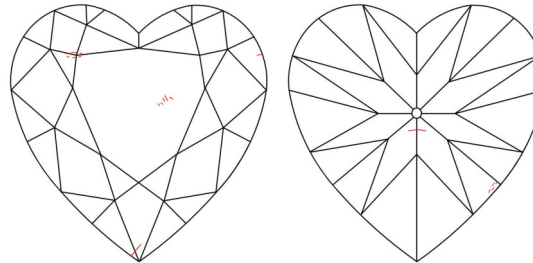

GIA NATURAL DIAMOND GRADING REPORT

 January 16, 2026
 GIA Report Number 6545453057
 Shape and Cutting Style Heart Brilliant
 Measurements 6.75 x 7.97 x 4.77 mm

GRADING RESULTS

 Carat Weight 1.50 carat
 Color Grade G
 Clarity Grade VS1

ADDITIONAL GRADING INFORMATION

 Polish Excellent
 Symmetry Excellent
 Fluorescence None
 Inscription(s): GIA 6545453057
Comments: Pinpoints are not shown.

PROPORTIONS

Profile not to actual proportions

CLARITY CHARACTERISTICS

KEY TO SYMBOLS*

-  Cloud
-  Feather
-  Needle

* Red symbols denote internal characteristics (inclusions). Green or black symbols denote external characteristics (blemishes). Diagram is an approximate representation of the diamond, and symbols shown indicate type, position, and approximate size of clarity characteristics. All clarity characteristics may not be shown. Details of finish are not shown.